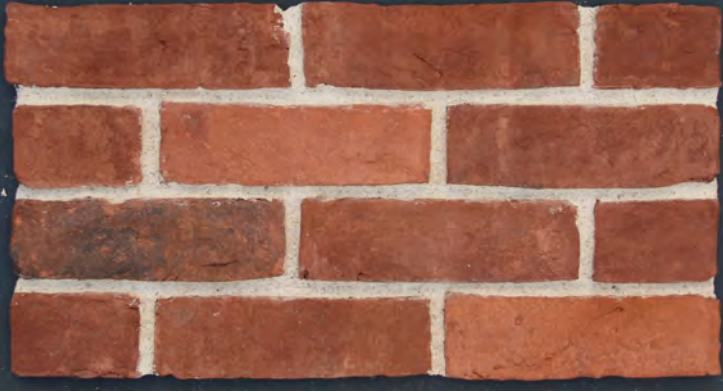

NORFOLK BRICK

TRADITIONAL HANDMADE BRICK AND TILE

Gresham Blend Handmade Facing Bricks